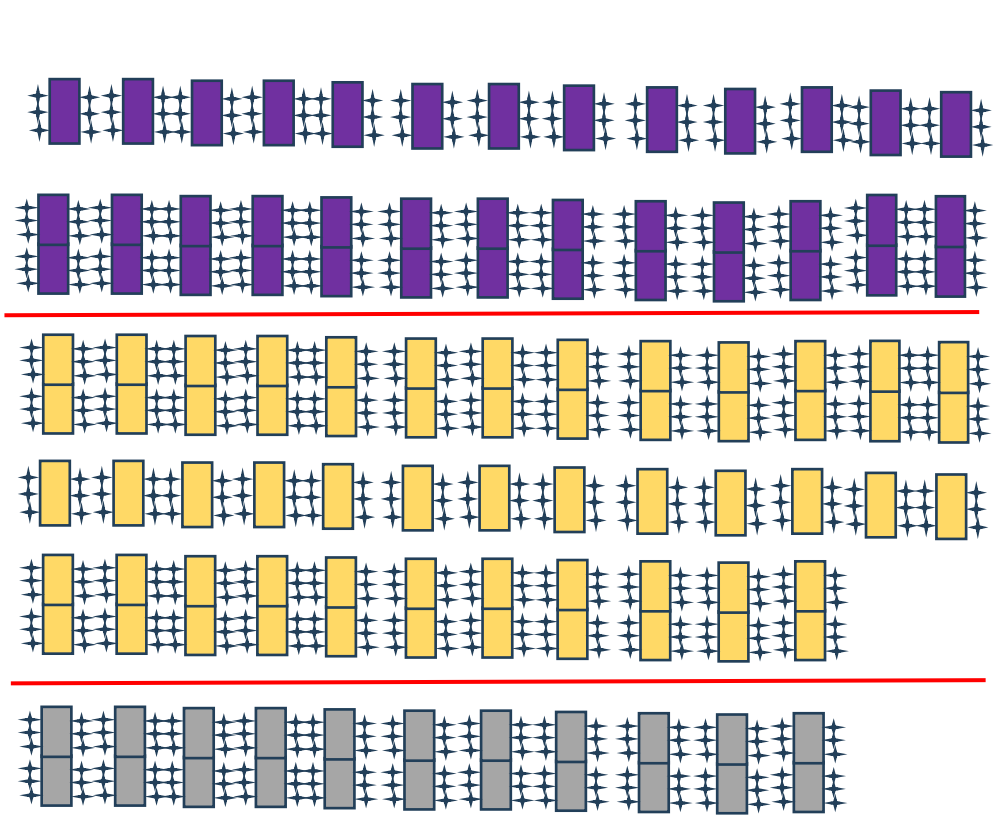

Door

Door

	£49 Circle Seat No Allocated Seats
	£60 General Reserved Allocated Seats
<u>Balcony</u>	
	£80 SILVER PACKAGE Flat Floor
	£95 GOLD PACKAGE Flat Floor

£195 PLATINUM PACKAGE Front Flat Floor	
--------------------------------------------------	---------------------------------------------------------------------------------------